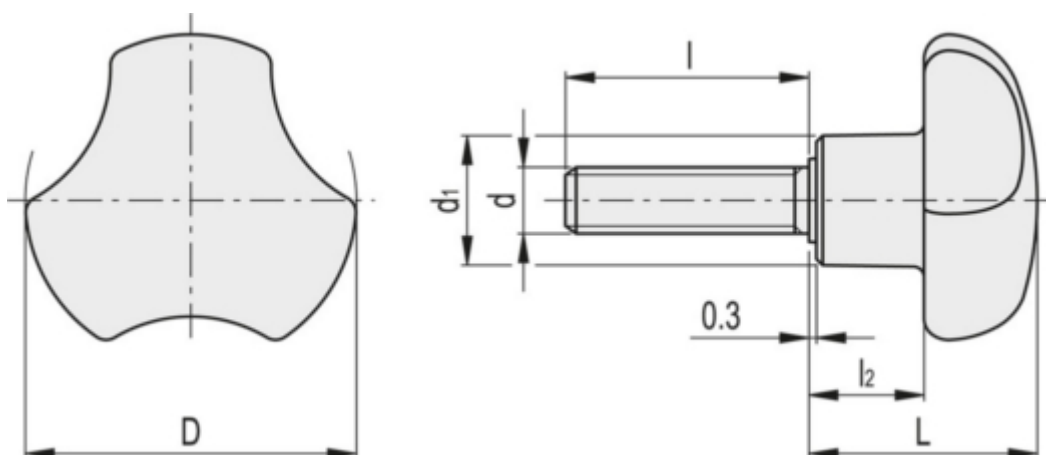

Data Sheet

Article number: 2302151765

Description: Lobe knob
VTT.32-SST-p-M6x20 CLEAN

Measures

D	= 32
d1	= 14
Dg	= -
l2	= 11.5
L	= 23
L1	= 20
Weight in (g)	= 16